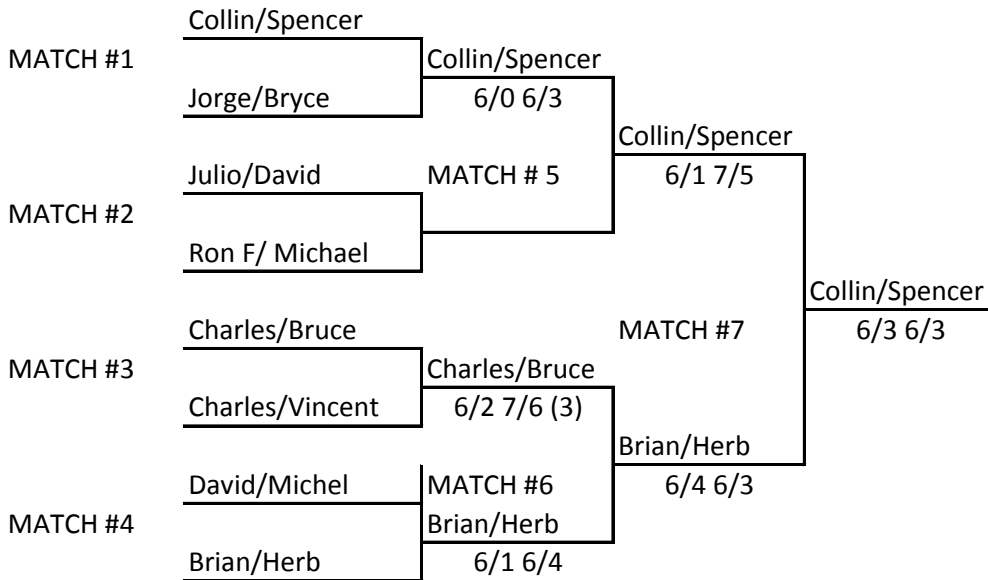

VTA Doubles 3.5 + (Advanced) Draw

1/2 Place

5/6 Place

3/4 Place

7/8 Place